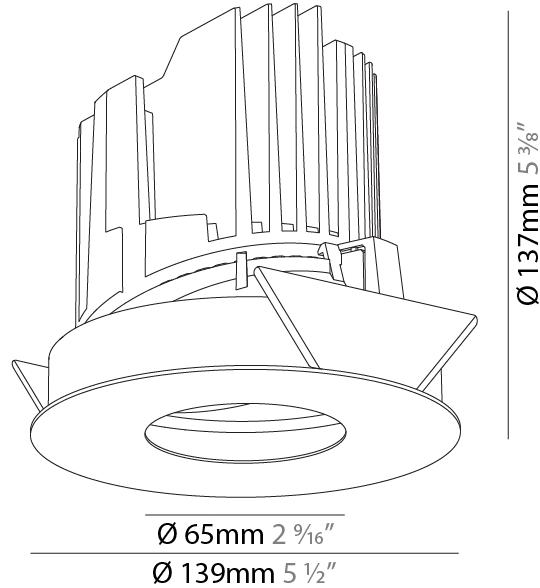

GENERAL

Series: Bioniq
Subseries: Bioniq Round Wallwash
Brand: Prolicht
Division: Architectural
Mounting Type: Recessed
Mounting Location: Ceiling
Subcategory: Downlight

PHYSICAL

Shape: Round
Diameter (mm): 139
Diameter (in): 5 1/2
Height (mm): 137
Height (in): 5 3/8
Ceiling Thickness (mm): 10 / 12.5 / 15 / 25
Ceiling Thickness (in): 3/8 or 1/2 or 9/16
Min. Recessing Depth (mm): 150
Min. Recessing Depth (in): 5 7/8
Light Distribution: Adjustable / Asymmetric
Weight (kg): 0.865
Weight (lbs): 1.9
Fixture Finish: SSR / BKV / CWI / CRY / HAB / UFT / ITA / RUA / FTG / MYG / LOD / PUS / FRO / FUP / KIA / POP / BLS / SPG / MEY / GOH / GUM / CHC / COM / ABZ / JAG / OBR / MOS / ROR
Fixture Material: Aluminum Die Cast
Cut-out Measurements: 130mm / 5 1/8"

OPTICAL

Reflector: 20 / 25 / 40
Adjustability: Fixed

RATINGS AND CERTIFICATIONS

Certified By: Certified for North American Standards
IP rating: IP20

	130mm 5 1/8"	150mm 5 7/8"	10 15mm 3/8" 9/16"	30°	355°	
A						